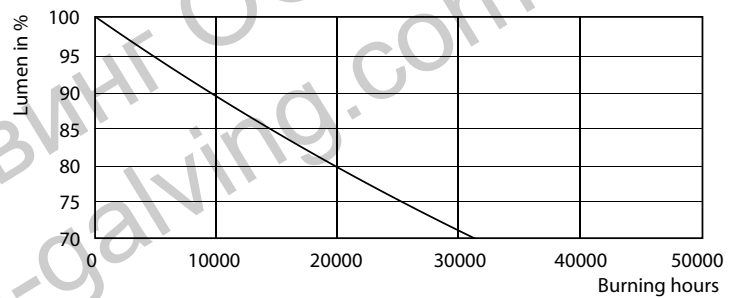

LEDtube 1500mm 20W G13 840 2200lm