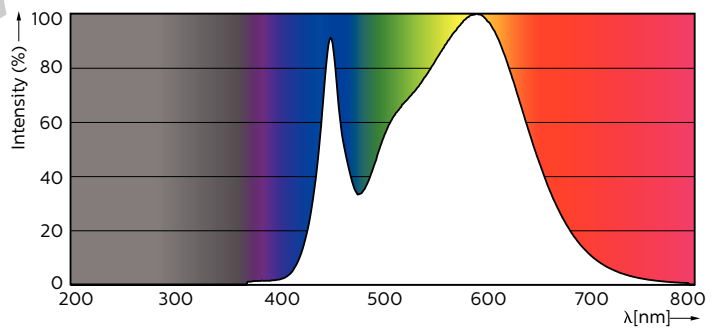

CorePro LEDtube EM/Mains T8

Approval and Application

Energy Efficiency Label (EEL)	A+
Energy Saving Product	Yes
Approval Marks	CE marking RoHS compliance KEMA Keur certificate
Energy Consumption kWh/1000 h	20 kWh

Product Data

Full product code	871869671091300

Order product name	CorePro LEDtube 1500mm 20W 840
EAN/UPC - Product	8718696710913
Order code	929001337902
Numerator - Quantity Per Pack	1
Numerator - Packs per outer box	10
Material Nr. (12NC)	929001337902
Net Weight (Piece)	0.270 kg

Dimensional drawing

A3

Product	D1	D2	A1	A2	A3
CorePro LEDtube 1500mm 20W 840	25.7 mm	28 mm	1500 mm	1507.1 mm	1514.2 mm

TLED 5ft 220-240V 20-57W 2200lm 4000K

Photometric data

LEDtube 1500mm 20W G13 840 2200lm

LEDtube 1500mm 20W G13 840 2200lm